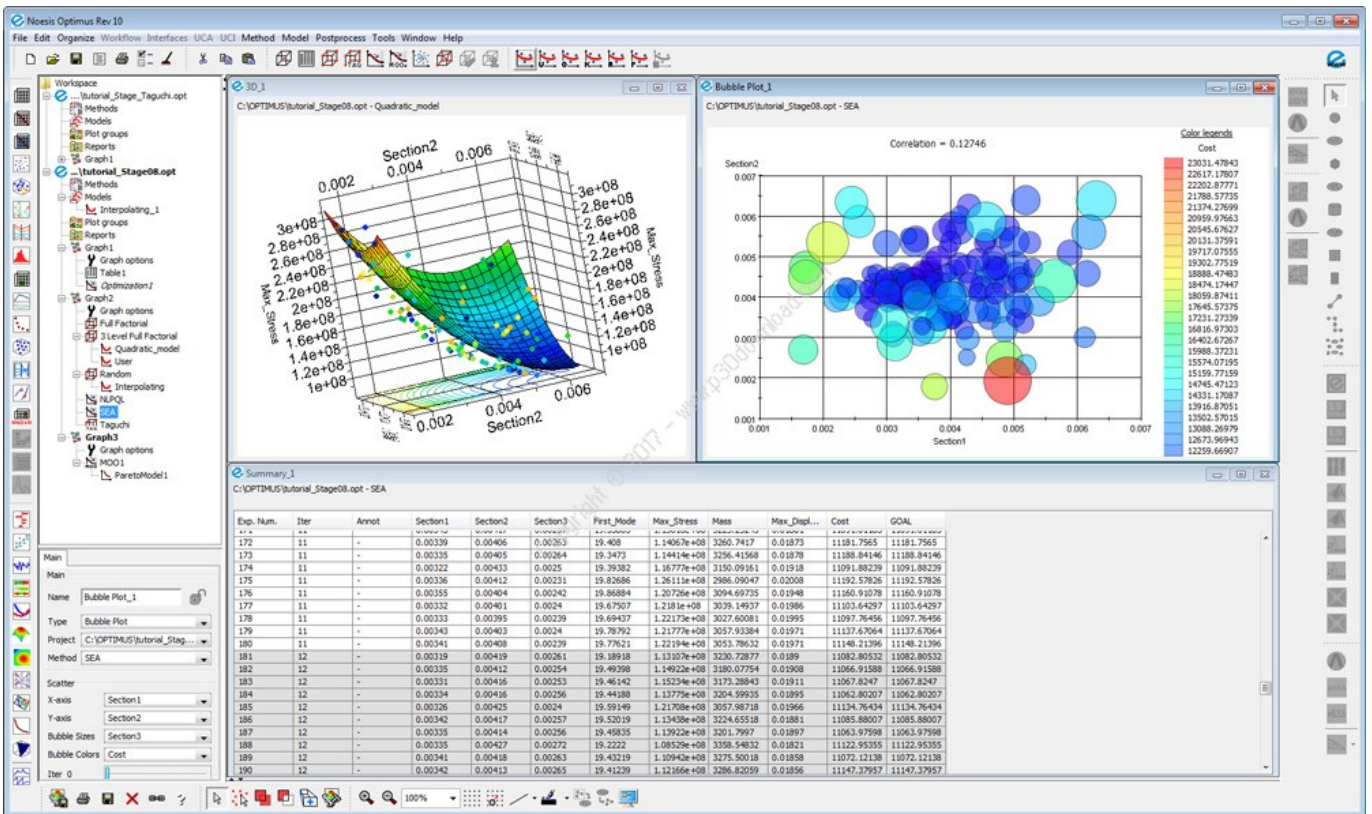

[OptimUSB 7.2 Download](#)

[OptimUSB 7.2 Download](#)

This application requires a subscription service. Install the Optimus by plugging the cradle into your computer's USB port and then installing the proper drivers from the installation CD that come with the device.

1. [optimusbom](#)
2. [optimus bt](#)
3. [optimus broderick 83 deviantart](#)

To setup the Metrologic Optimus to work with RetailEdge for physical inventories, you should perform the following steps: 1.. Receive alerts by: Push notifications Manage your email accounts and cell phone numbers for alerts.. Manage your vehicles and other GPS devices Track your vehicle in real time Check the trail of past dates.