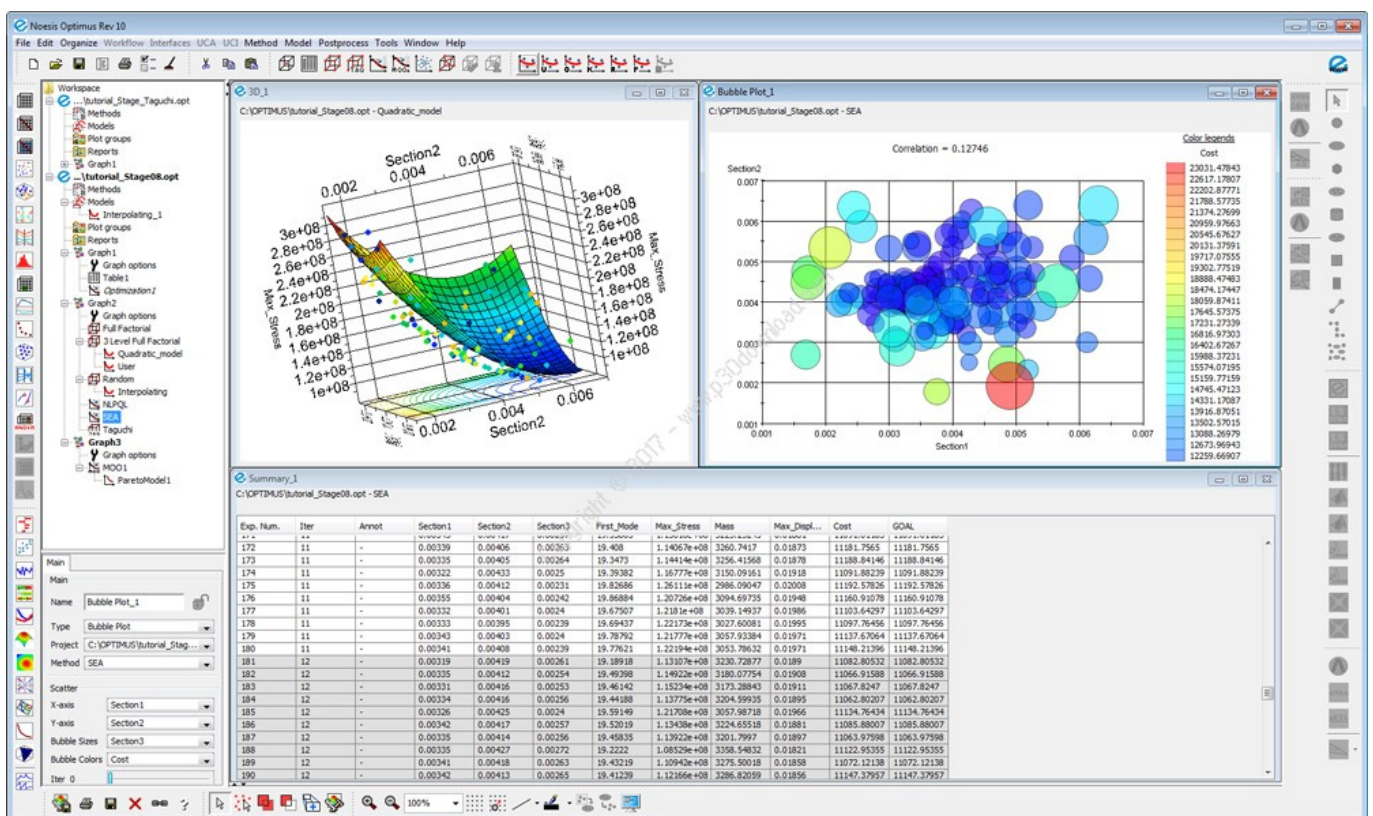

This application requires a subscription service. Install the Optimus by plugging the cradle into your computer's USB port and then installing the proper drivers from the installation CD that come with the device.

1. [optimusbom](#)
2. [optimus bt](#)
3. [optimus broderick 83 deviantart](#)

To setup the Metrologic Optimus to work with RetailEdge for physical inventories, you should perform the following steps: 1.. Receive alerts by: Push notifications Manage your email accounts and cell phone numbers for alerts.. Manage your vehicles and other GPS devices Track your vehicle in real time Check the trail of past dates.

optimusbom

optimus bt, optimusbroderick83, optimusbio, optimusbom, optimusb, optimus prime, optimus bikes, optimus blaze inc, optimus sbr, optimus broderick 83 deviantart [Sage 2016 Sonic Gather Battle](#)

[Myxer Download Free Ringback Tones](#)

[Mengunduh Aplikasi Facebook Versi Lama Driver Buat Blackberry](#)

optimus bt

[Download Game Real Football 2013 Multiplayer 320X240](#)
[Bombardier Crj-200 X-plane Download](#)